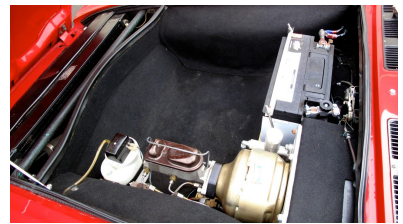

Legends

De Tomaso Pantera Sold

Sold

1971 De Tomaso Pantera

A beautiful and very original example of an early chrome bumper Pantera. Red with Black. numbers matching and correct Cleveland 351 and ZF transaxle.

This example stands out as being structurally excellent having spent much of its life in the gentle Californian climate and showing 35000 miles covered. Complete recent service including new main bearings, all fluids and air con recharge carried out.

A few practical improvements include relocating the spare tyre to the front, freeing up rear luggage space and installation of discrete high intensity driving lights for evening safety. An increasingly rare opportunity to acquire a properly sorted and unmolested early pre L, Tom Tjaarda designed De Tomaso Pantera.